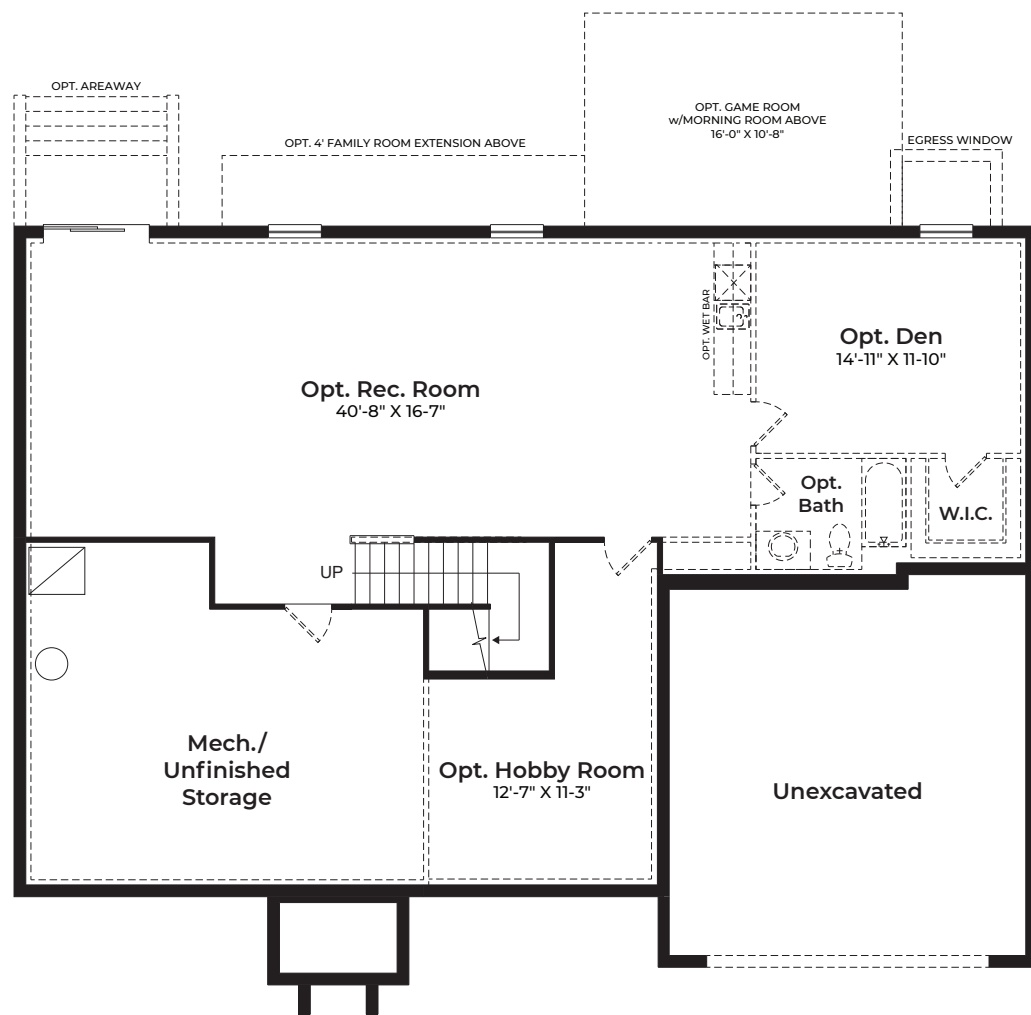

FEDERAL WITH STONE

FEDERAL WITH PORCH

CRAFTSMAN

The Carson

4 Bedrooms | 3.5 Bathrooms | 2-Car Garage | 3,731+ SF

FOUNDATION

FARMHOUSE WITH STONE

BASE PRICE
HOMESITE NUMBER
HOMESITE PREMIUM
OPTIONS
TOTAL

Opt. Home Office and Full Bath

MAIN LEVEL

UPPER LEVEL

Opt. 5-piece Owner's Bath