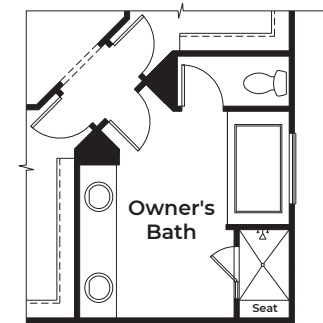

FEDERAL WITH STONE

FEDERAL WITH PORCH

CRAFTSMAN

The Carson

4 Bedrooms | 3.5 Bathrooms | 2-Car Garage | 3,731+ SF

FOUNDATION

FARMHOUSE WITH STONE

BASE PRICE
HOMESITE NUMBER
HOMESITE PREMIUM
OPTIONS
TOTAL

Opt. Home Office and Full Bath

MAIN LEVEL

UPPER LEVEL

Opt. 5-piece Owner's Bath