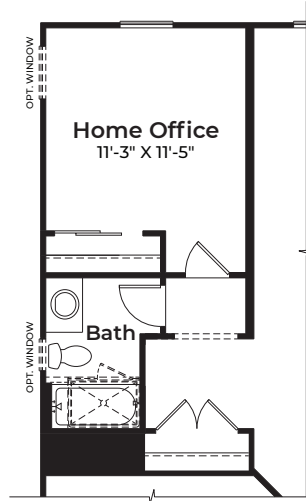

FEDERAL WITH STONE

FEDERAL WITH PORCH

CRAFTSMAN

The Carson

4 Bedrooms | 3.5 Bathrooms | 2-Car Garage | 3,731+ SF

FOUNDATION

FARMHOUSE WITH STONE

BASE PRICE
HOMESITE NUMBER
HOMESITE PREMIUM
OPTIONS
TOTAL

Opt. Home Office and Full Bath

MAIN LEVEL

UPPER LEVEL

Opt. 5-piece Owner's Bath