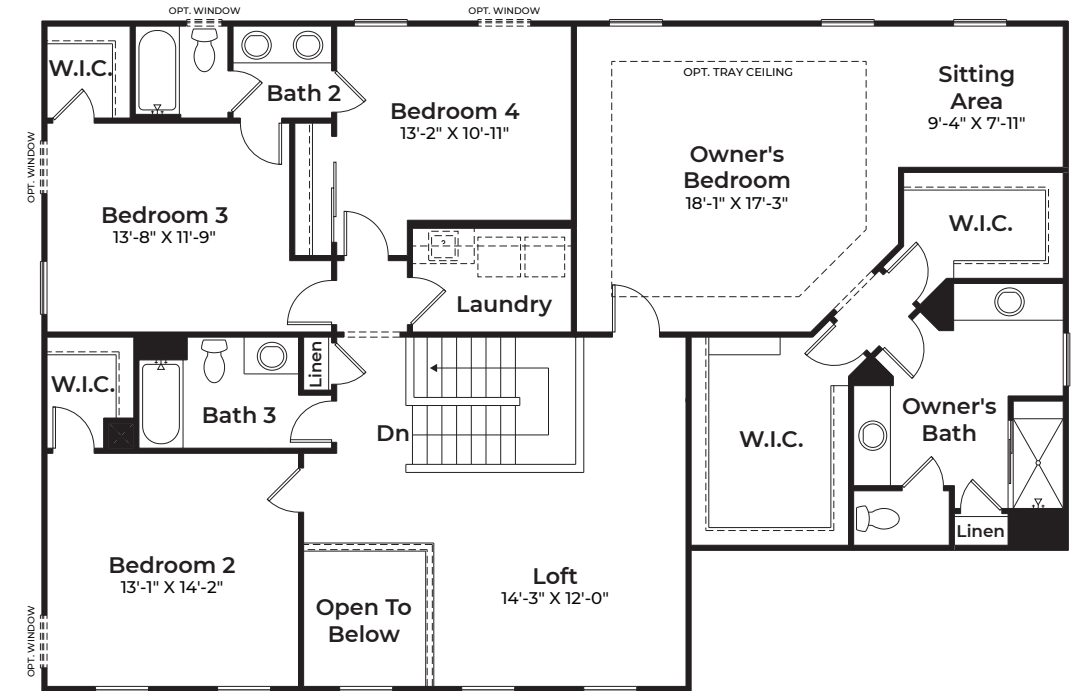

FEDERAL WITH STONE

FEDERAL WITH PORCH

CRAFTSMAN

The Carson

4 Bedrooms | 3.5 Bathrooms | 2-Car Garage | 3,731+ SF

FOUNDATION

FARMHOUSE WITH STONE

BASE PRICE
HOMESITE NUMBER
HOMESITE PREMIUM
OPTIONS
TOTAL

Opt. Home Office and Full Bath

MAIN LEVEL

UPPER LEVEL

Opt. 5-piece Owner's Bath