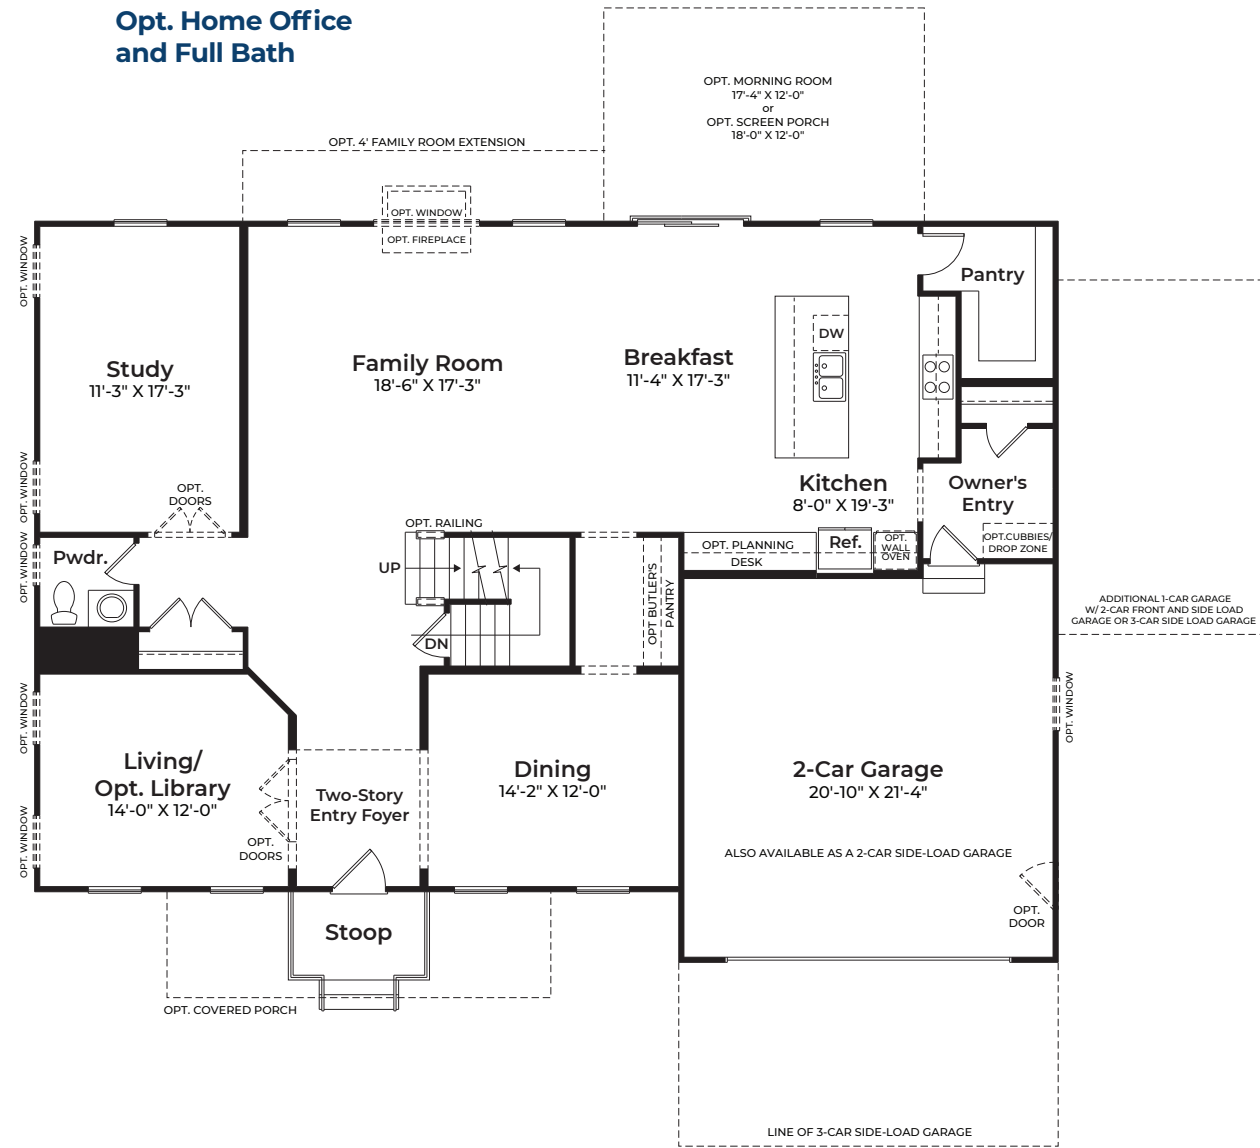

FEDERAL WITH STONE

FEDERAL WITH PORCH

CRAFTSMAN

The Carson

4 Bedrooms | 3.5 Bathrooms | 2-Car Garage | 3,731+ SF

FOUNDATION

FARMHOUSE WITH STONE

BASE PRICE
HOMESITE NUMBER
HOMESITE PREMIUM
OPTIONS
TOTAL

Opt. Home Office and Full Bath

MAIN LEVEL

UPPER LEVEL

Opt. 5-piece Owner's Bath