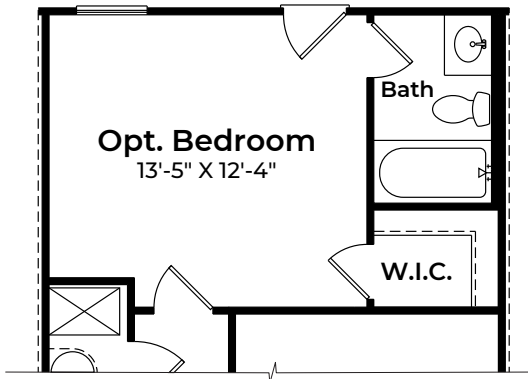

The Devon

3 Bedrooms | 2.5 Bathrooms | 1-Car Garage | 1,851 SF

LOWER LEVEL

BASE PRICE
HOMESITE NUMBER
HOMESITE PREMIUM
OPTIONS
TOTAL

Rear Kitchen Layout

Mid Kitchen Layout

MAIN LEVEL

UPPER LEVEL