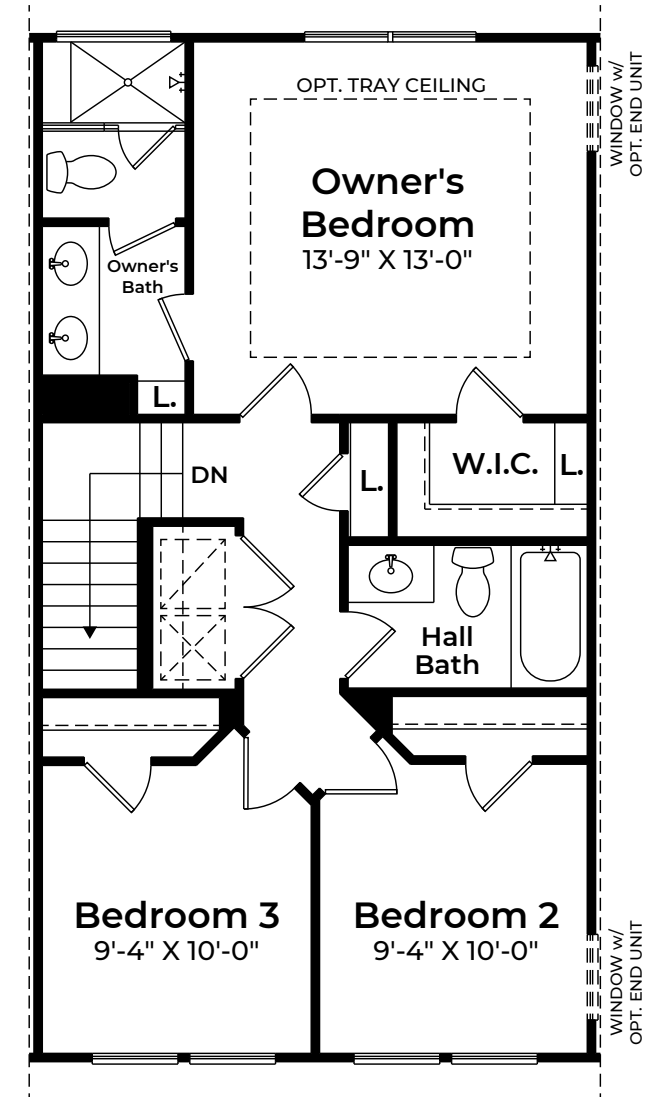

The Devon

3 Bedrooms | 2.5 Bathrooms | 1-Car Garage | 1,851 SF

LOWER LEVEL

BASE PRICE
HOMESITE NUMBER
HOMESITE PREMIUM
OPTIONS
TOTAL

Rear Kitchen Layout

Mid Kitchen Layout

MAIN LEVEL

UPPER LEVEL