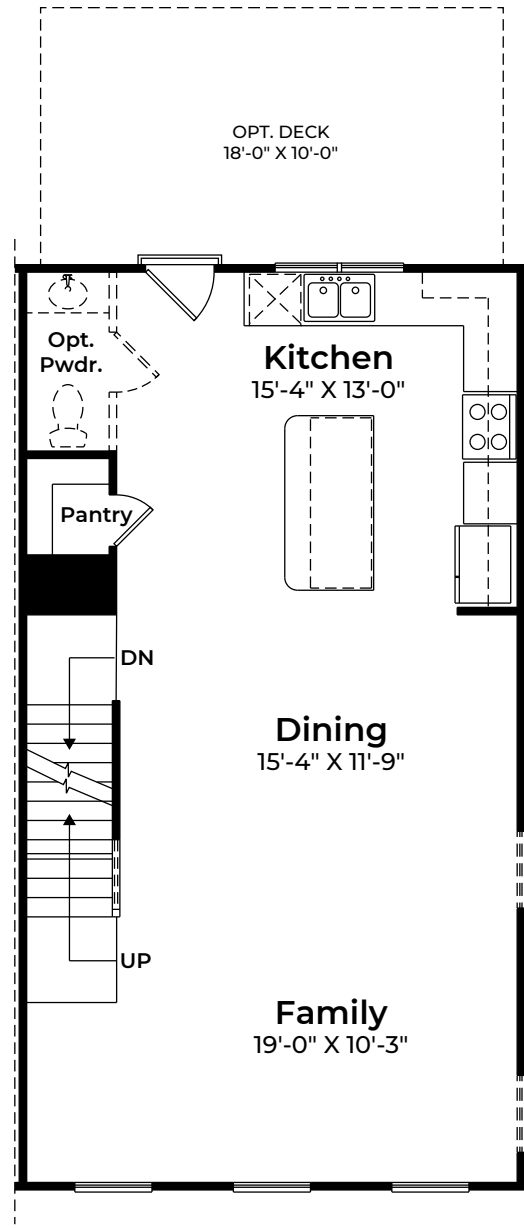

The Devon

3 Bedrooms | 2.5 Bathrooms | 1-Car Garage | 1,851 SF

LOWER LEVEL

BASE PRICE
HOMESITE NUMBER
HOMESITE PREMIUM
OPTIONS
TOTAL

Rear Kitchen Layout

Mid Kitchen Layout

MAIN LEVEL

UPPER LEVEL