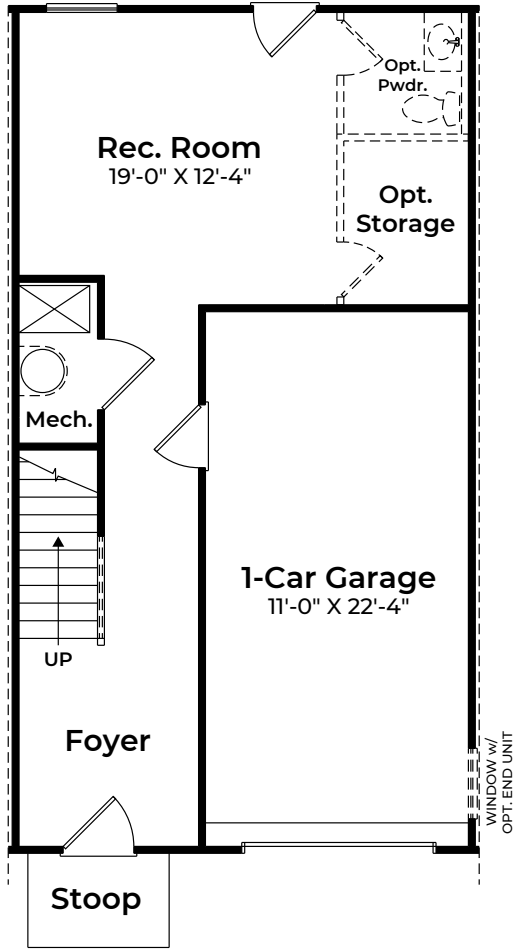

The Devon

3 Bedrooms | 2.5 Bathrooms | 1-Car Garage | 1,851 SF

LOWER LEVEL

BASE PRICE
HOMESITE NUMBER
HOMESITE PREMIUM
OPTIONS
TOTAL

Rear Kitchen Layout

Mid Kitchen Layout

MAIN LEVEL

UPPER LEVEL