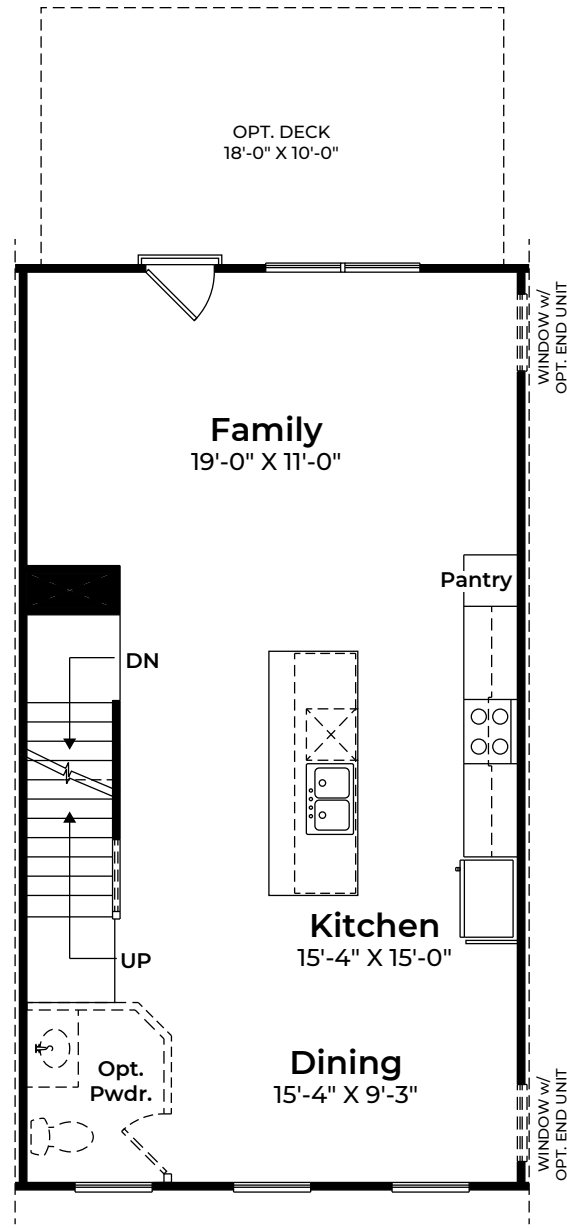

The Devon

3 Bedrooms | 2.5 Bathrooms | 1-Car Garage | 1,851 SF

LOWER LEVEL

BASE PRICE
HOMESITE NUMBER
HOMESITE PREMIUM
OPTIONS
TOTAL

Rear Kitchen Layout

Mid Kitchen Layout

MAIN LEVEL

UPPER LEVEL