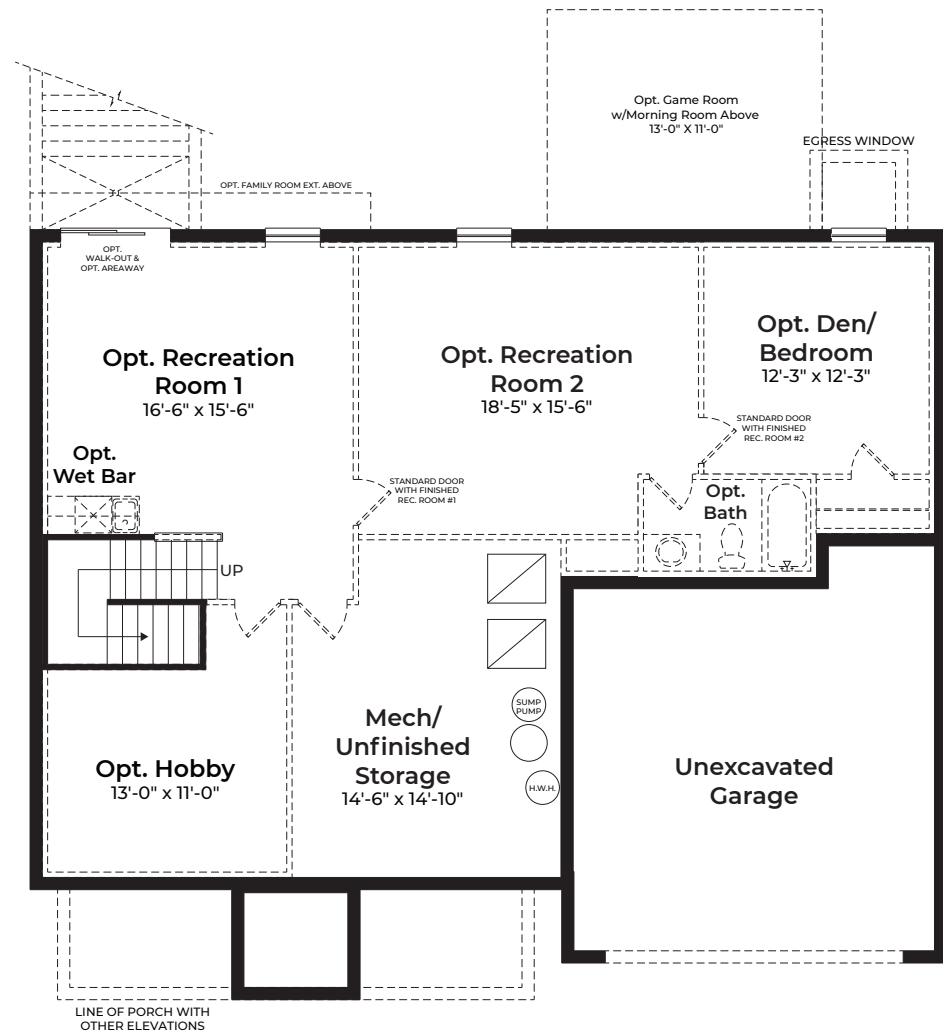

MODERN FARMHOUSE #1

MODERN FARMHOUSE #2

EASTERN SEABOARD

The Finley

4 Bedrooms | 2.5 Bathrooms | 2-Car Garage | 3,082+ SF

FOUNDATION

CRAFTSMAN

BASE PRICE
HOMESITE NUMBER
HOMESITE PREMIUM
OPTIONS
TOTAL