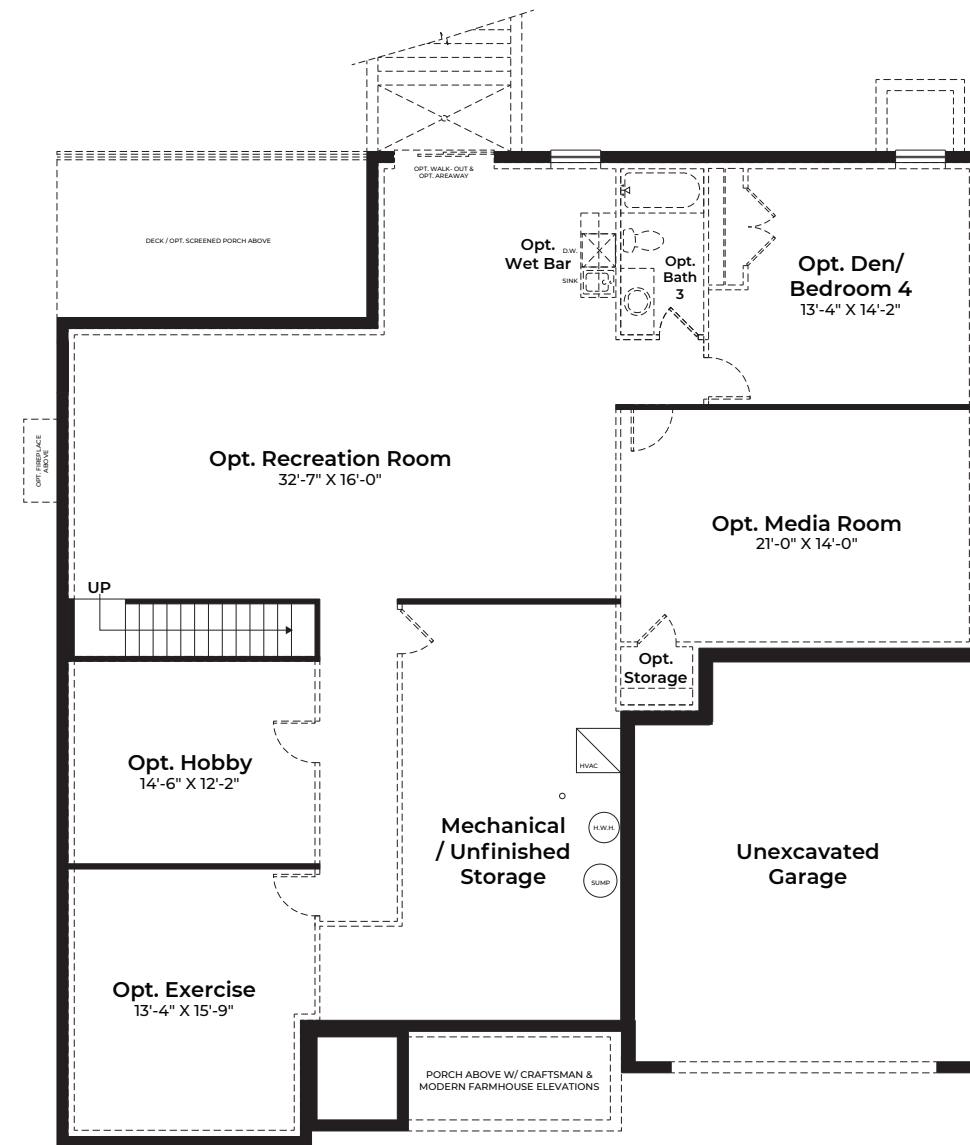

The Wingate

3 Bedrooms | 2.5 Bathrooms | 2-Car Garage | 2,419 SF

FEDERAL

EASTERN SEABOARD

MODERN FARMHOUSE

CRAFTSMAN

BASE PRICE
HOMESITE NUMBER
HOMESITE PREMIUM
OPTIONS
TOTAL

MAIN LEVEL

Opt. 5-Piece Owner's Bath

LOWER LEVEL