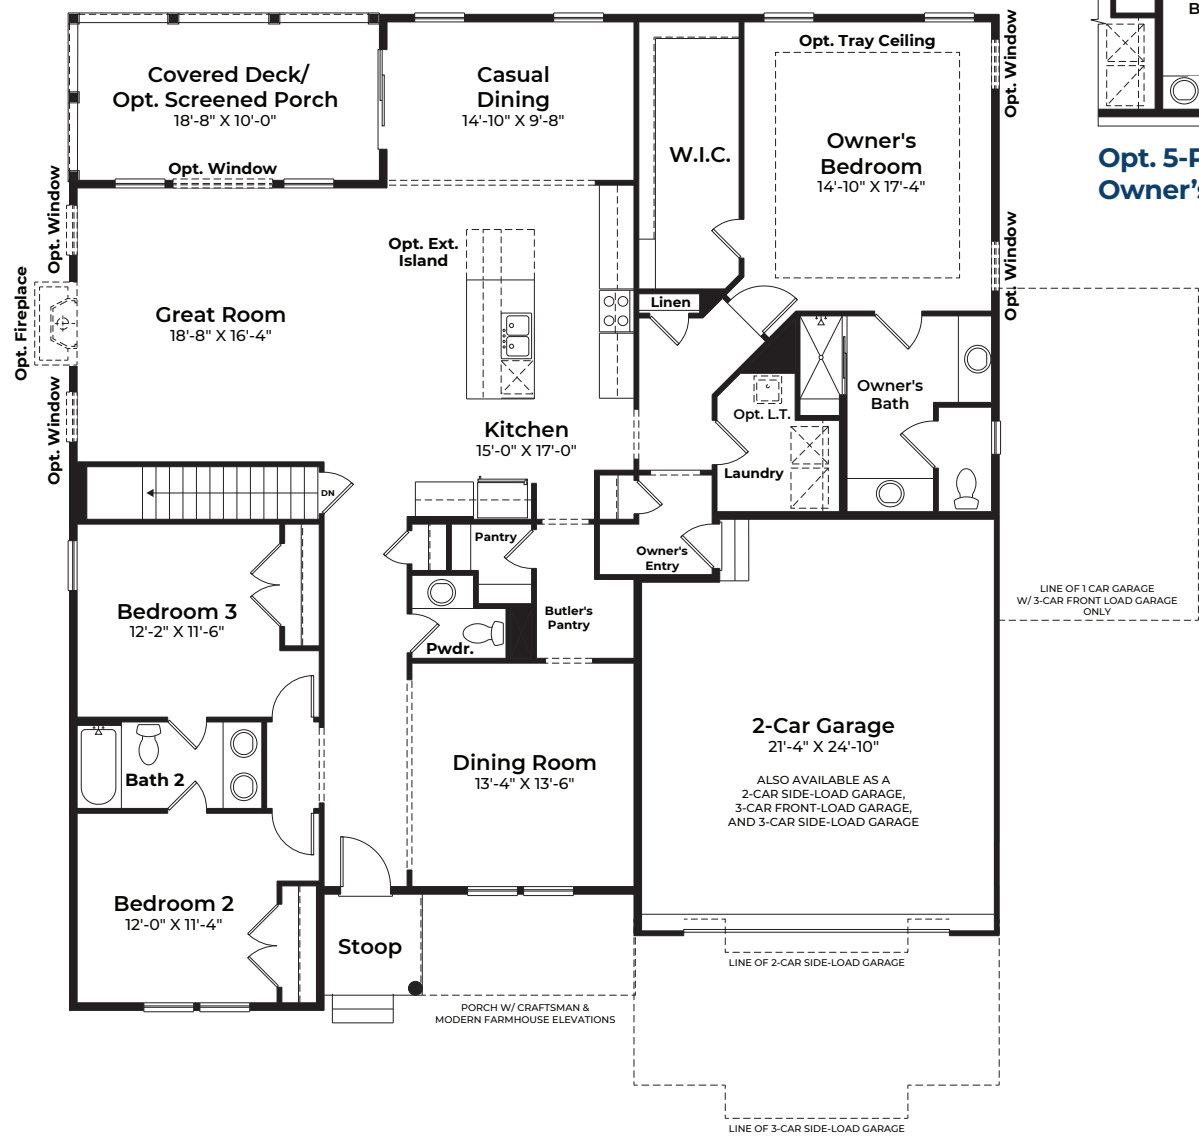

The Wingate

3 Bedrooms | 2.5 Bathrooms | 2-Car Garage | 2,419 SF

FEDERAL

EASTERN SEABOARD

MODERN FARMHOUSE

CRAFTSMAN

BASE PRICE
HOMESITE NUMBER
HOMESITE PREMIUM
OPTIONS
TOTAL

MAIN LEVEL

Opt. 5-Piece Owner's Bath

LOWER LEVEL